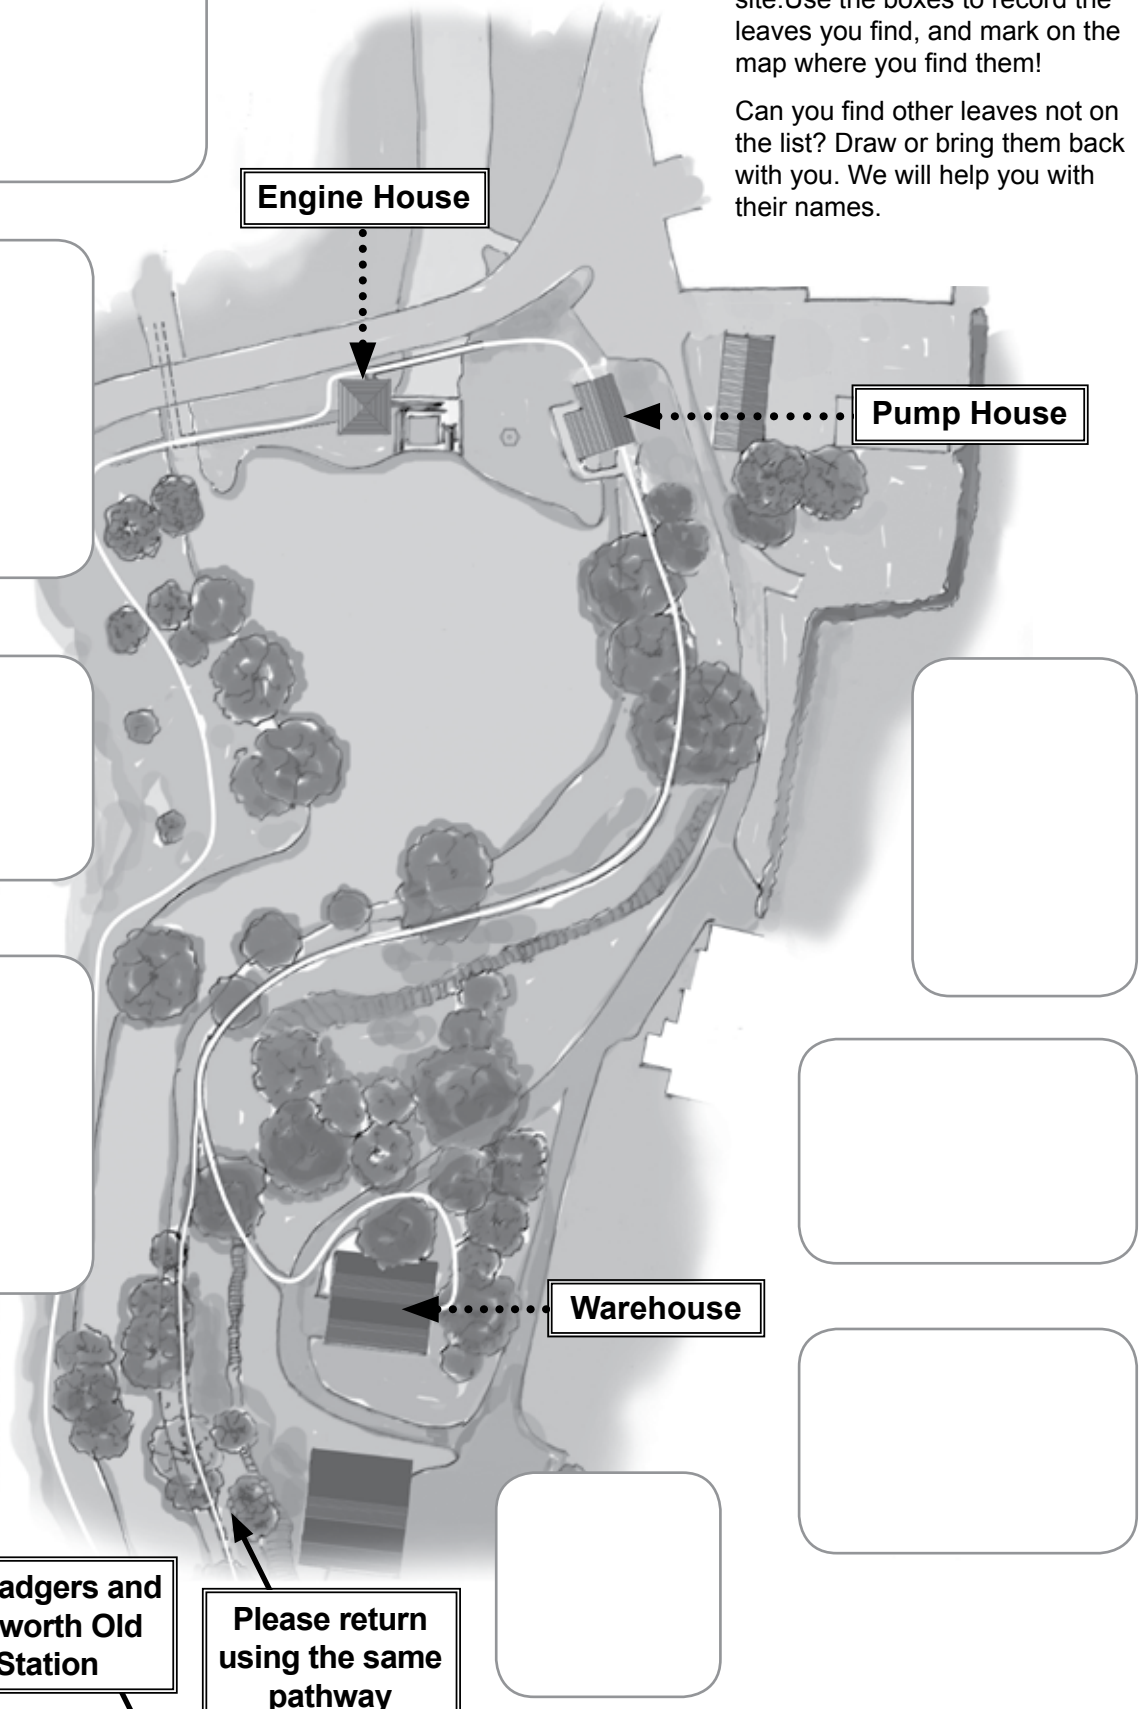

Coultershaw Heritage Site

Tree Detectives Nature Trail

Alder

Oak

Poplar

Elder

Birch

Willow

Hawthorn

Ash

Use the tree trail to explore our site. Use the boxes to record the leaves you find, and mark on the map where you find them!

Can you find other leaves not on the list? Draw or bring them back with you. We will help you with their names.

Engine House

Pump House

Warehouse

To Badgers and Petworth Old Station

Please return using the same pathway

LOTTERY FUNDED